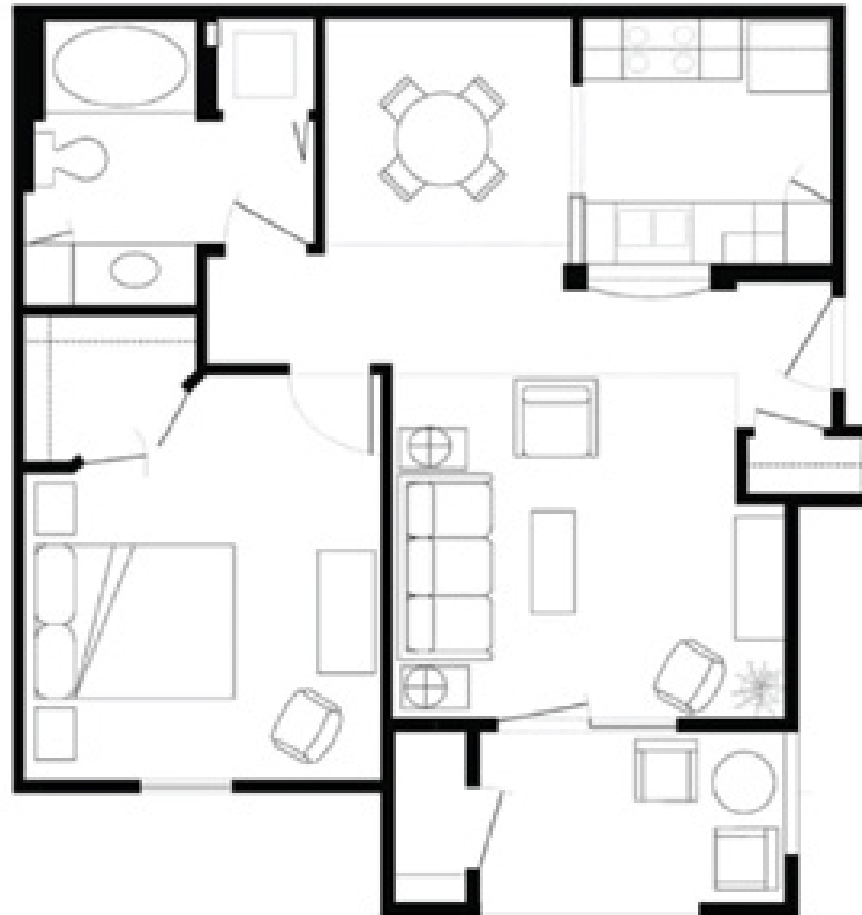

Classic Single

One Bed / One Bath / 737 Square feet / \$819 per mo. / \$150 deposit

8000 River Pointe Drive,
Maumelle, AR 72113

mwhatley.thevilla@gmail.com

Office:

(501) 404-9801

Toll Free:

(866) 415-1534