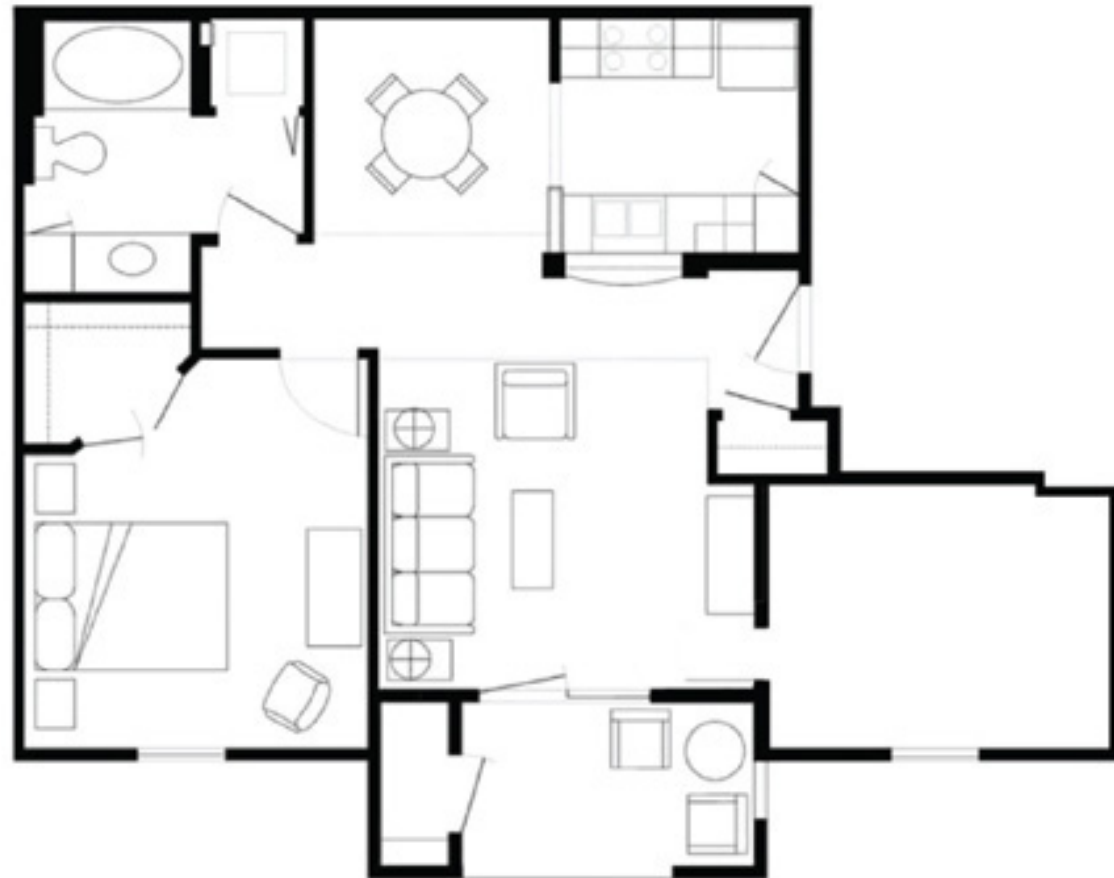

## Deluxe Single

One Bed / One Bath / 848 Square feet / Includes Study / \$939 per mo. / \$150 deposit

8000 River Pointe Drive,  
Maumelle, AR 72113

[mwhatley.thevilla@gmail.com](mailto:mwhatley.thevilla@gmail.com)